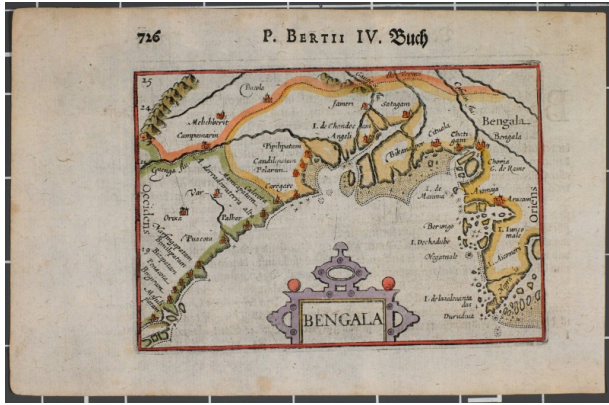

Basic Detail Report

---

green

Dimensions

4 5/8 x 7 1/8 in. (11.7 x 18.1 cm)

Miniature Map of Bengala

Date

c. 1612

Primary Maker

Unknown

Medium

Printed page in colors: red, yellow, violet, orange, and