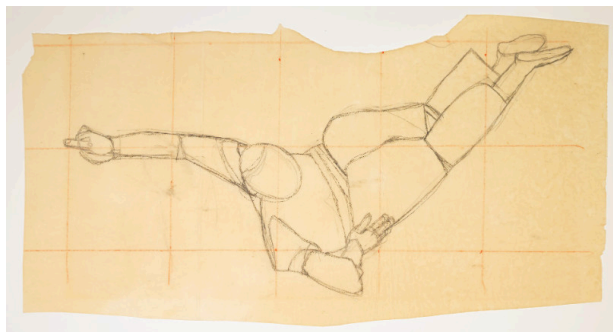

Basic Detail Report

Acrobat

Date

c. 1965

Primary Maker

Robert Gwathmey

Medium

Graphite drawing

Description

Pencil sketch for figure in a mural or preparatory for the painting "Belle"

Dimensions

10 3/4 x 20 1/2 in. (27.3 x 52.1 cm)