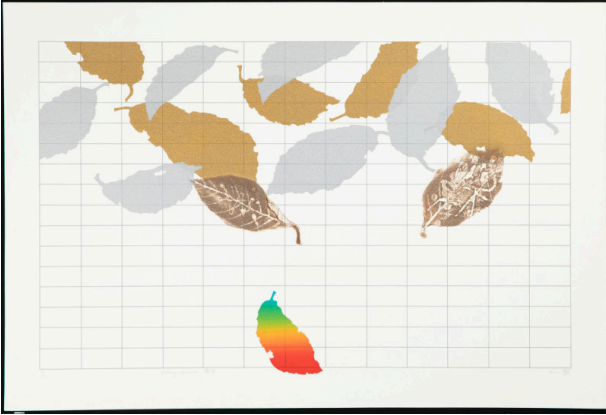

## Falling Leaves

**Date**

c. 1982

**Primary Maker**

Shiou-Ping Liao

**Medium**

Silkscreen

## Dimensions

Paper: 15 1/2 x 23 in. (39.37 x 58.42 cm)