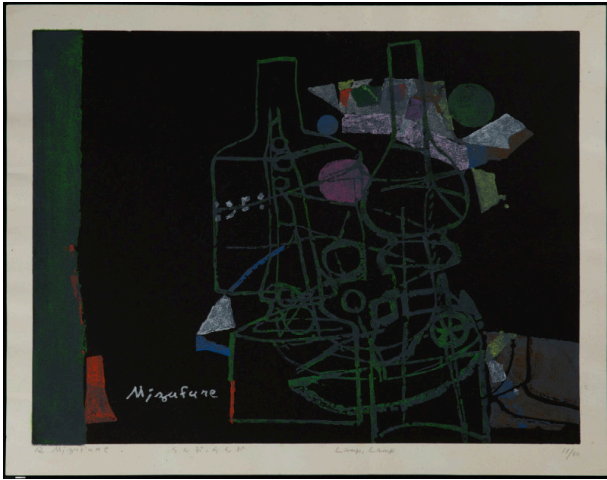

Basic Detail Report

Lamp, Lamp

Date

Undated

Primary Maker

Mizufune Rokushu

Medium

Woodcut

Dimensions

Paper: 18 x 23 in. (45.72 x 58.42 cm)